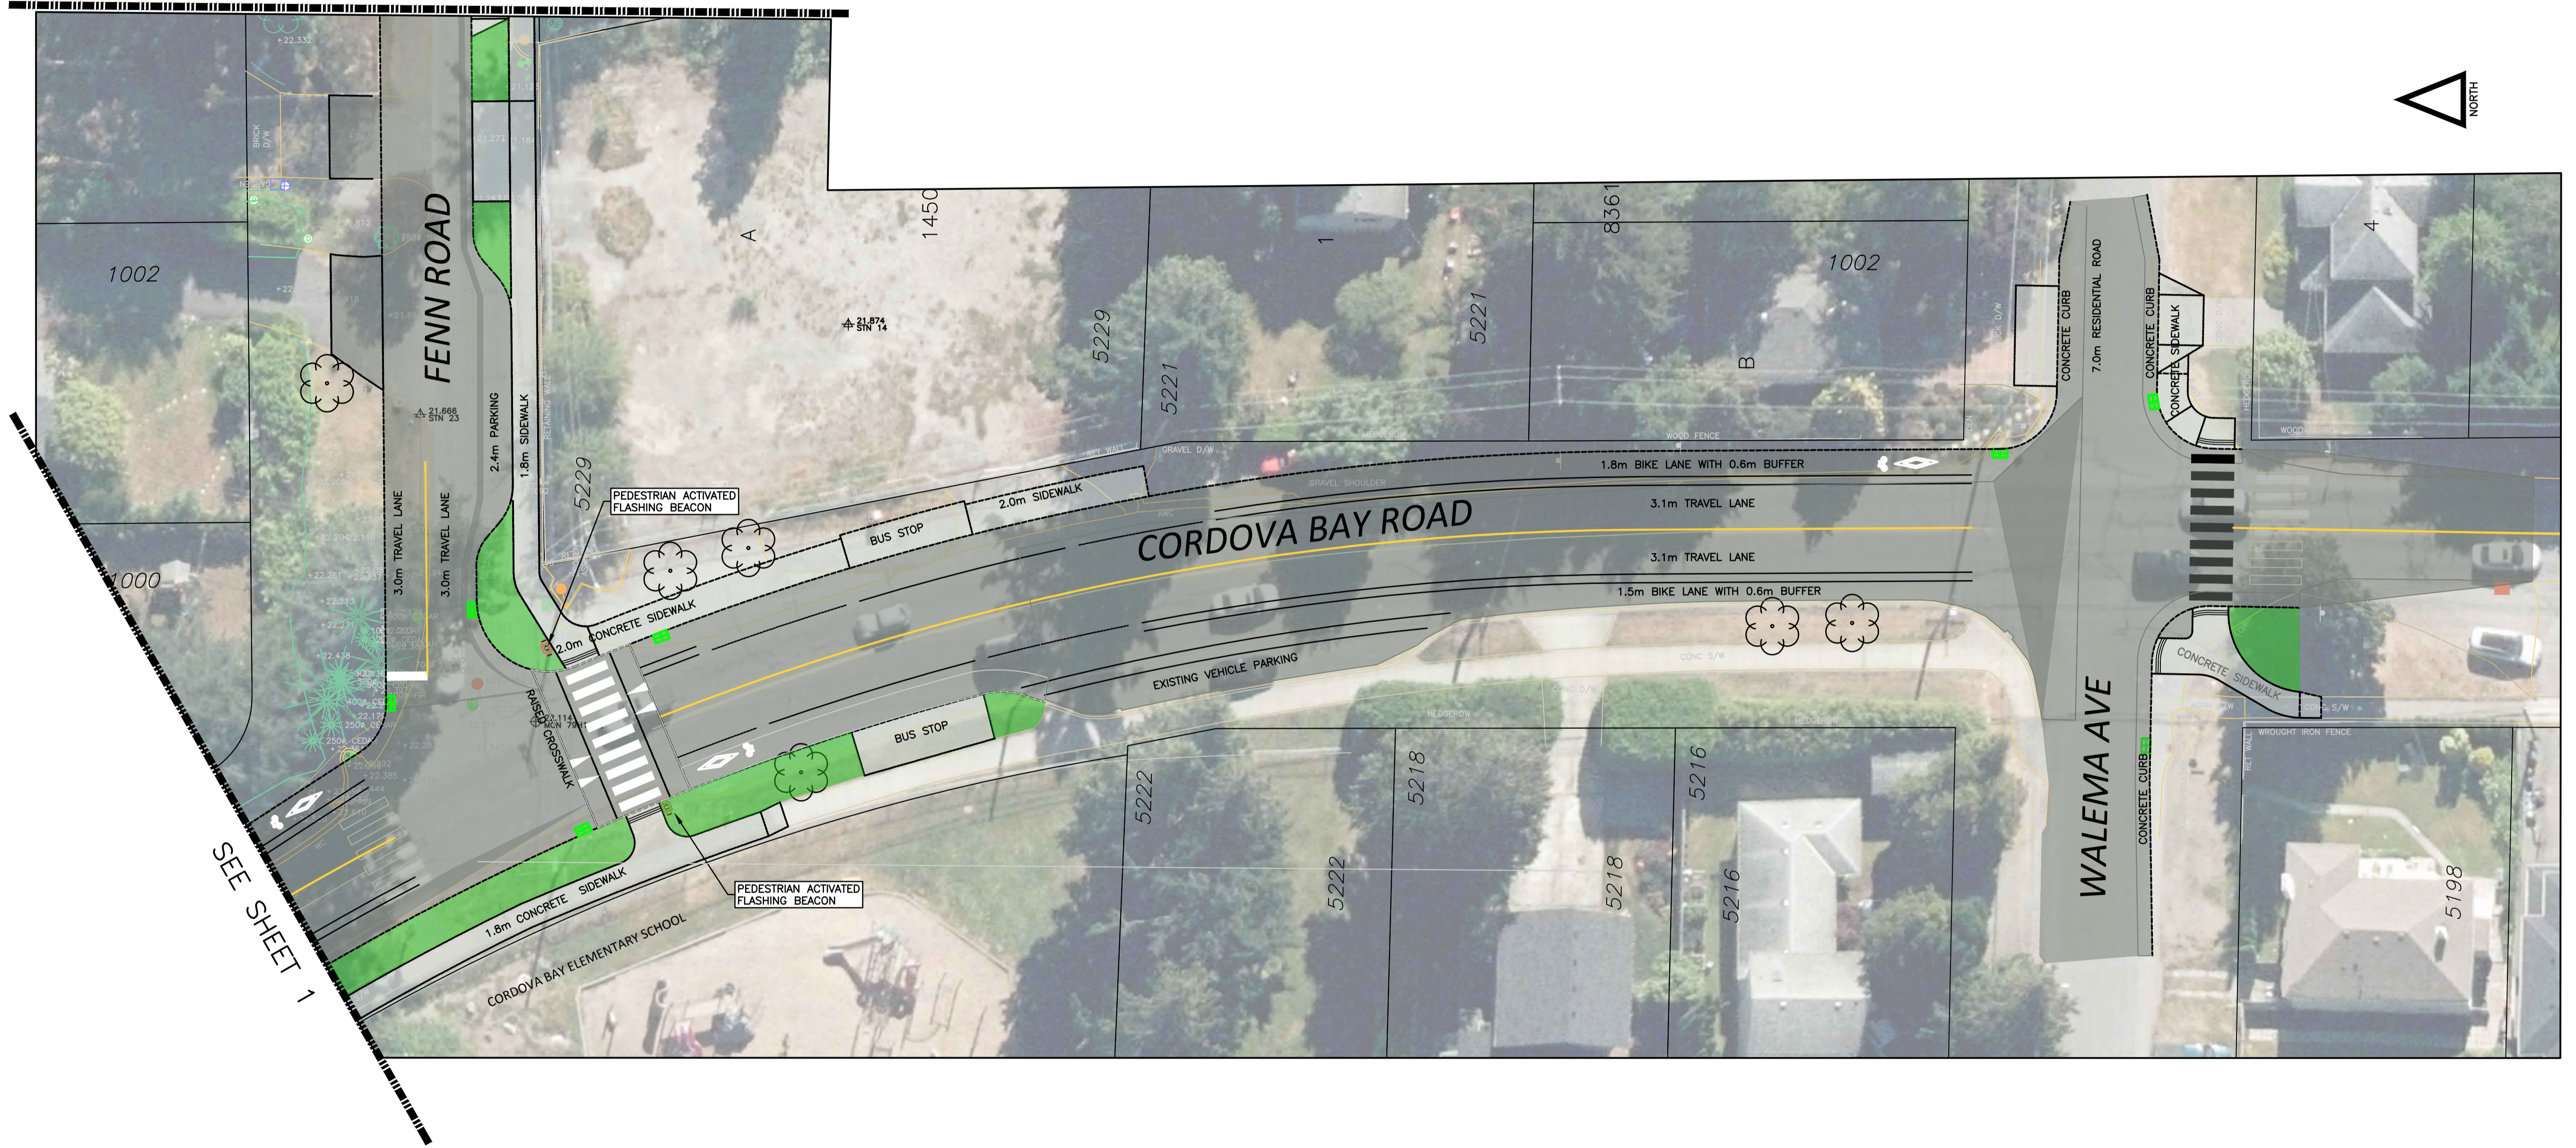

**CORDOVA BAY ROAD
SIDEWALKS & BIKE LANES - RAMBLER TO WALEMA
CONCEPT**

FOR INFORMATION ONLY
January 28, 2022

SHEET 1 OF 3
SCALE 1:250

SEE SHEET 3

SEE SHEET 1

CORDOVA BAY ROAD
SIDEWALKS & BIKE LANES - RAMBLER TO WALEMA AND FENN ROAD TO PARKER
CONCEPT

FOR INFORMATION ONLY
 January 28, 2022

SHEET 2 OF 3
 SCALE 1:250